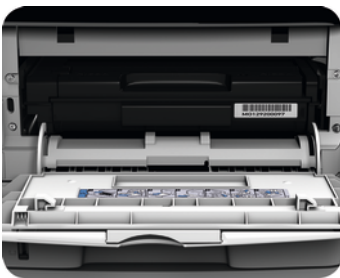

Compact and fast B/W printers

Effortless desktop printing

Small, smart and speedy, the Aficio™SP 3400N/SP 3410DN are at home in any small or personal office. They offer everything you need for everyday personal document production. Network-ready as standard, these B/W A4 laser printers are easy to operate and maintain. You get Ricoh quality at a low Total Cost of Ownership.

- Productive: 28 pages per minute.
- Easy operation.
- Standard networking.
- Standard duplexing (SP 3410DN).
- Versatile printing.

Compact power

PRODUCTIVITY

Produce your documents in no time with the SP 3400N/SP 3410DN. The printers warm up in less than 20 seconds. In a mere 8 seconds, the first print is ready on your desk. Continuous print speed is a fast 28 pages per minute.

USER-FRIENDLY OPERATION

Like all Ricoh products, the SP 3400N/SP 3410DN are straightforward to use. Quick and simple user maintenance is ensured. With only one easy-to-replace cartridge, you conveniently replace drum and toner in one go. Paper can easily be removed from the full-front operational paper pass in the rare case of a jam.

EASILY CONNECTED

Our devices are suitable for shared use. With standard USB 2.0 and Ethernet 10 base-T/100 base-TX, the SP 3400N/SP 3410DN fit right into your existing network. You can send each job to the most appropriate network machine. That way, you get the best value from each of your output systems.